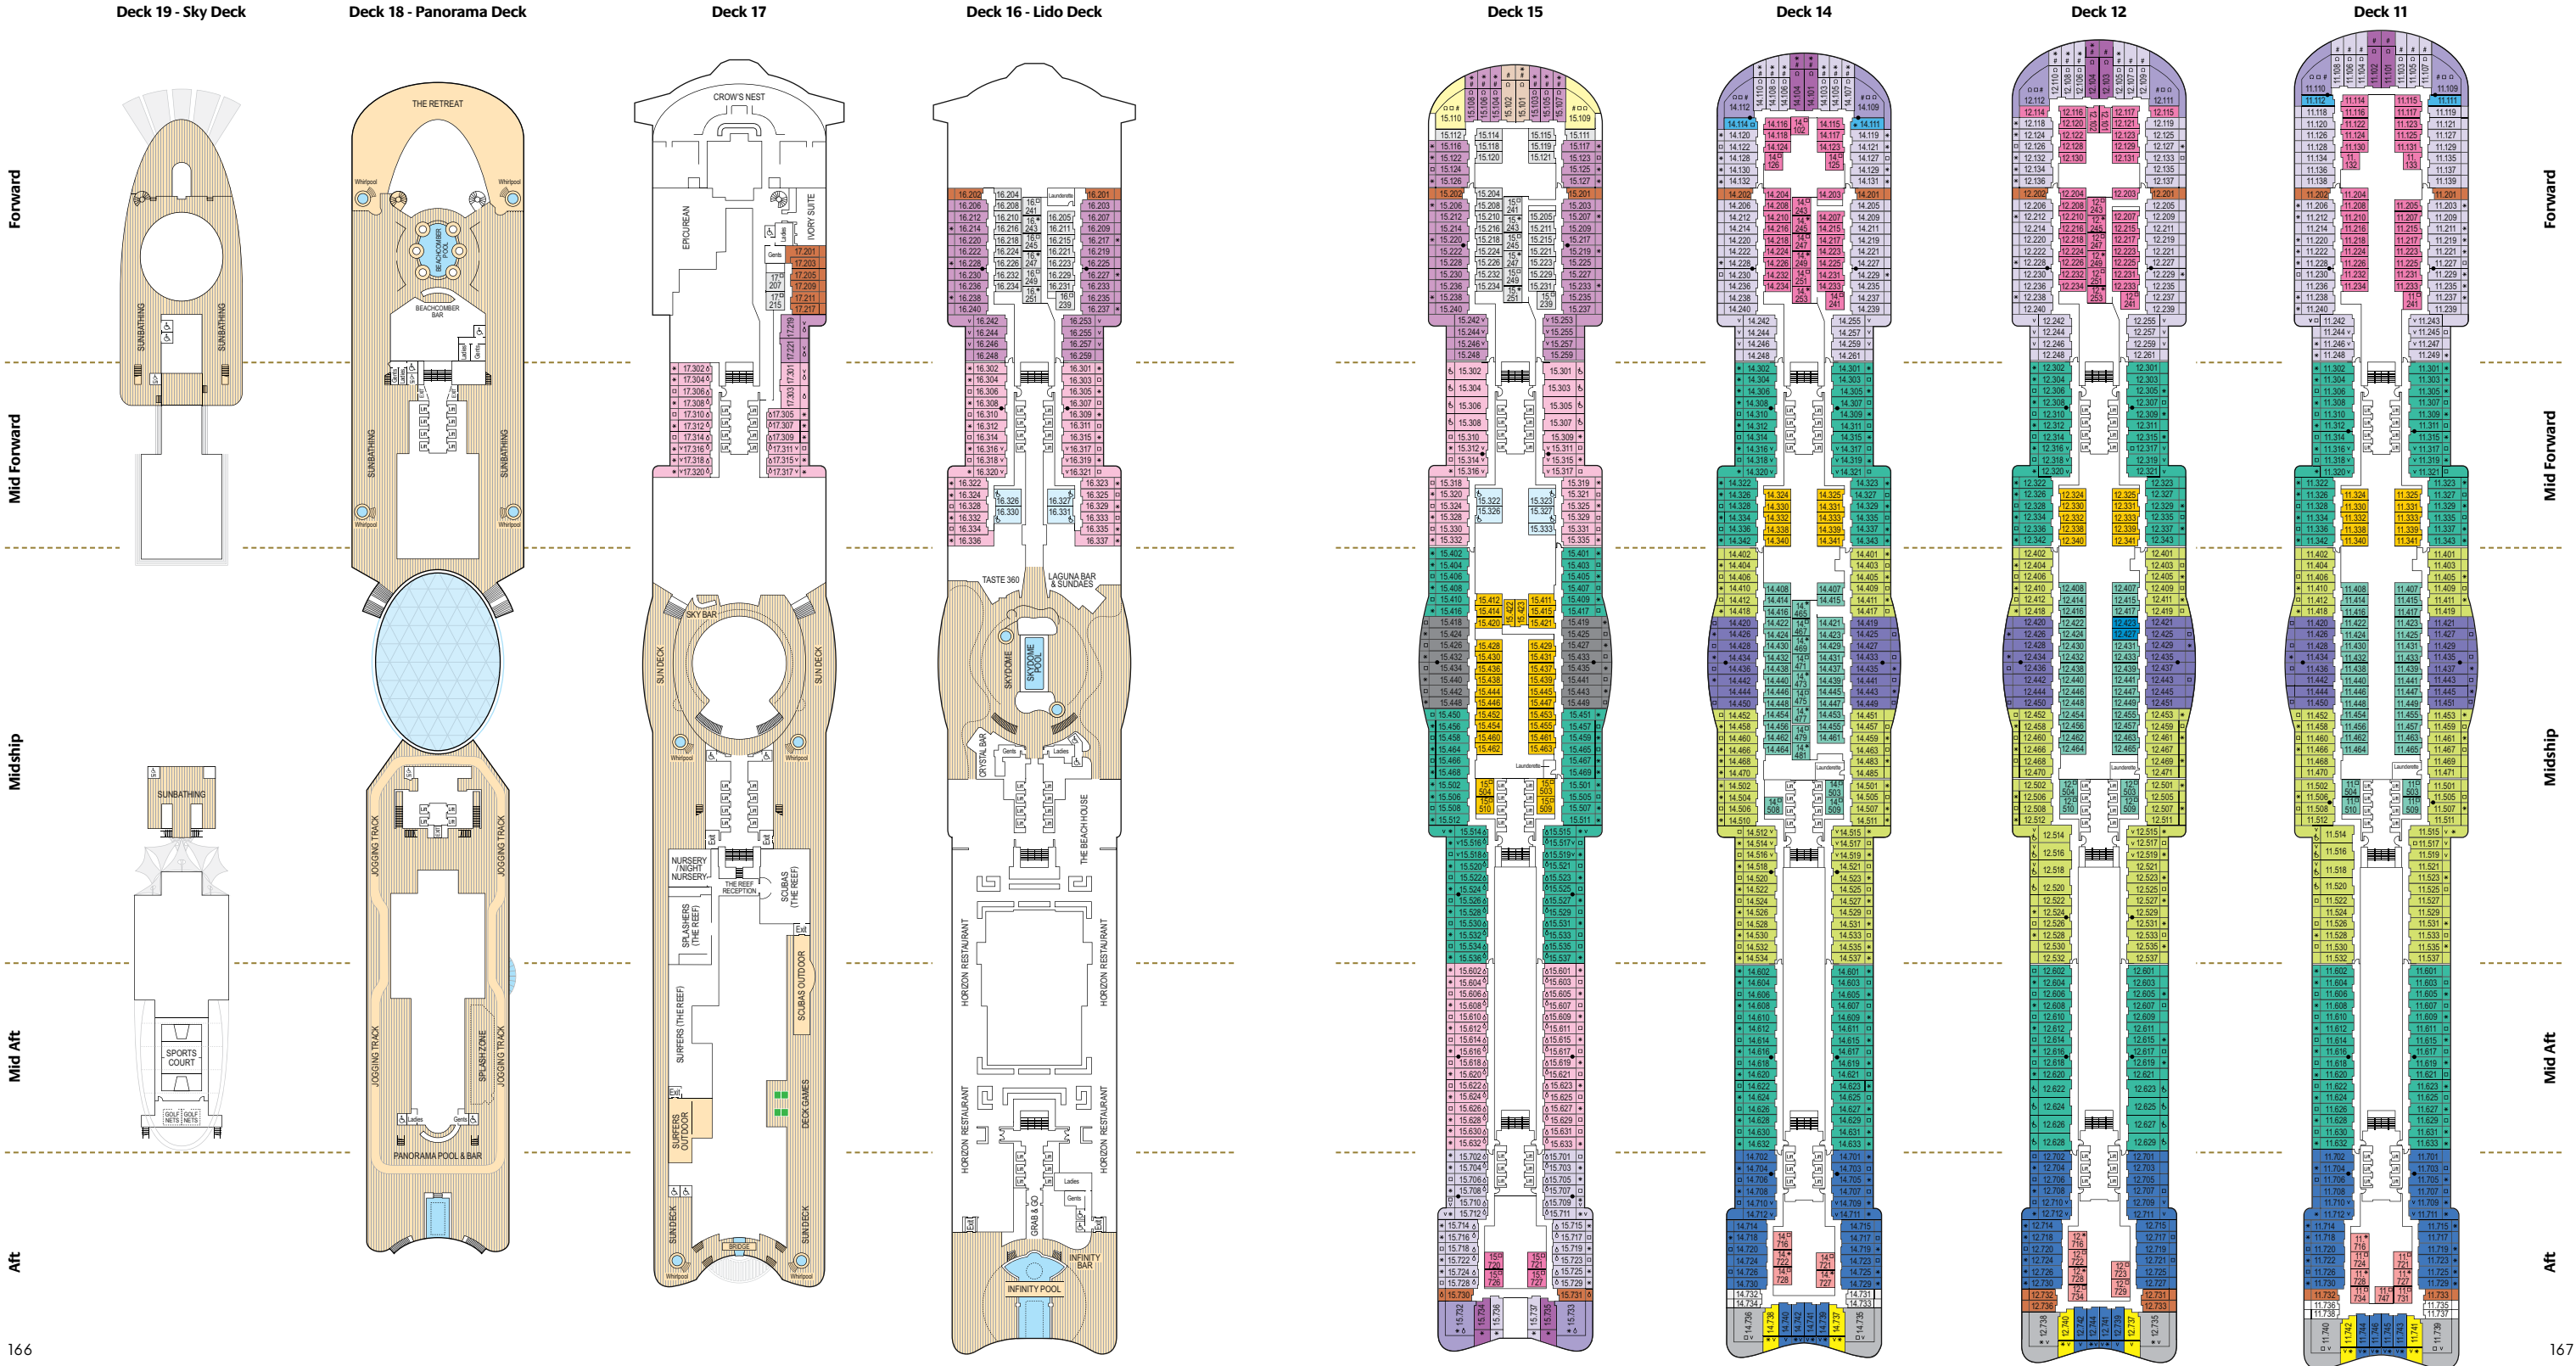

Sea view cabins

Standard: Decks 4 & 5

Inside cabins

Larger: Decks 4, 5, 9, 11 & 14
Standard: all cabin decks

Single cabins

Balcony: Decks 9, 11 & 14
Inside: Decks 5, 9 & 12

B4 B5 B6
BA
CV CW CY CZ

EA EB ED EE EF
GA GB GC GD GE GF
GZ

LB LC LF

OA
PA PB PC PD PE PF

QZ
SZ

Cabin Notes

- * Cabin has one additional bed in the form of a single sofa bed
- Cabin has two additional beds, one in the form of a single sofa bed and one in the form of a pull-down bed
- Cabins with interconnecting doors
- # Steel fronted balcony
- ‡ Cabin has no balcony
- ⊕ Balcony is shaded
- v Balconies visible from above, neighbouring balconies and/or Promenade Deck
- △ Cabins have obstructed view
- ⊗ Restricted access to balcony during high winds
- Ⓜ All adapted cabins and partially adapted cabins are shower only. Please note PB, PC and PF adapted grades are partially adapted cabins. These are standard cabins that have accessible elements and are suitable to guests bringing non-motorised assistive mobility devices and who do not require the use of a wheelchair, scooter or other similar assistive devices.

Note: all pull-down beds in twin cabins are accessible via a ladder. Balconies in the forward section of the ship can be overlooked by the bridge. All cabins on Iona have shower only apart from Suites – B4, B5 and B6 grades. BA Suites: please note that suites 8.110 and 8.109 do not feature a balcony.

Suites

Suite: Decks 9, 10, 11, 12, 14 & 15

Family Sea view Suite: Promenade Deck

Conservatory Mini-suite: Promenade & Deck 9

Balcony cabins

Deluxe with Sofa: Promenade & Decks 9, 10, 11, 12, 14 & 15

Standard with Sofa: Promenade, Lido & Decks 5, 9, 10, 11, 12, 14, 15 & 17