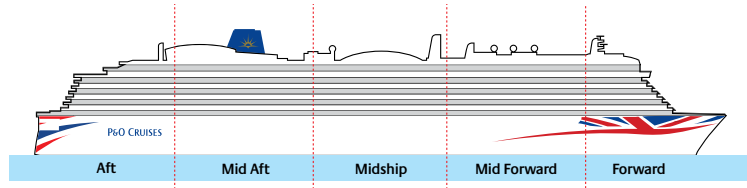

184,700 tonnes
Entered service in 2021
Normal operating capacity: 5,200 guests and 1,800 crew

If you'd like to view these deck plans in a little more detail, you can view PDF versions online at pocruises.com

For more information on selecting the right cabin for you see pages 32-35.

To find out more about Iona's cabins, visit pocruises.com/iona

Suites

Suite: Decks 9, 10, 11, 12, 14 & 15
Family Sea view Suite: Promenade Deck
Conservatory Mini-suite: Promenade & Deck 9